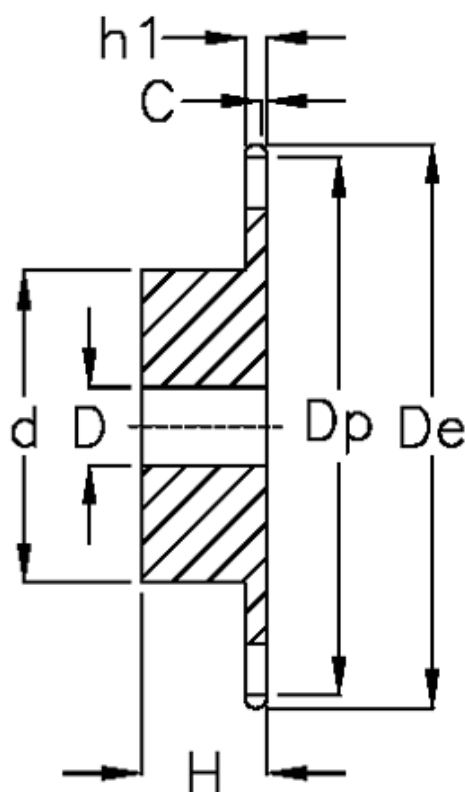

Article number: 616081008014

Description: Sprocket 16 B-1 Z=14 simplex
predrilled, Rustfast

Measures

C = 2.5
d = 84
D = 16±0,5

De = 125
Dp = 114.15

For chain size = 1" x 17,02 mm

For chain type = 16 B-1

H = 40

h1 = 16.2

Number of teeth = 14